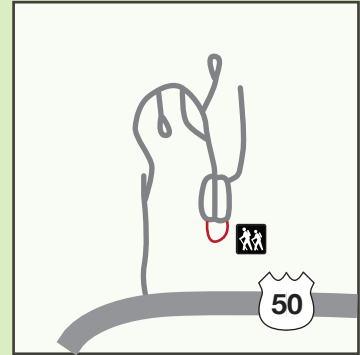

Mountwood Park

Mountwood Campgrounds

Rt. 50 East
1.1 miles past
the park entrance.

Hiking and Biking Area

Hiking and Biking Area

Hiking and Biking Area

Horse Trail Area

- A** Administration
- M** Museum
- P** Parking
- Handicap Accessible
- R** Restricted
- Fishing
- Nature Trail
- Restrooms

- 1. Cemetery
- 2. Lutheran Church
- 3. Silent Service Memorial
- 4. Shooting Range
- 5. Small Shelter
- 6. Lake House
- 7. Primitive Campsites
- 8. Osprey Nest Platform
- 9. Fishing Dock
- 10. Boat Docks
- 11. Boat Ramp
- 12. Concession
- 13. Small Shelter
- 14. Sputter Engine Flywheel
- 15. Picnic Table & Playground
- 16. Carson Station Shelter
- 17. Picnic Table & Playground
- 18. Small Shelter
- 19. 3D Archery Range
- 20. Disc Golf 10-18
- 21. Large Shelter #1 & Playground
- 22. Dog Park
- 23. Swing set
- 24. Large Shelter #2
- 25. Large Shelter #3
- 26. Beach VolleyBall