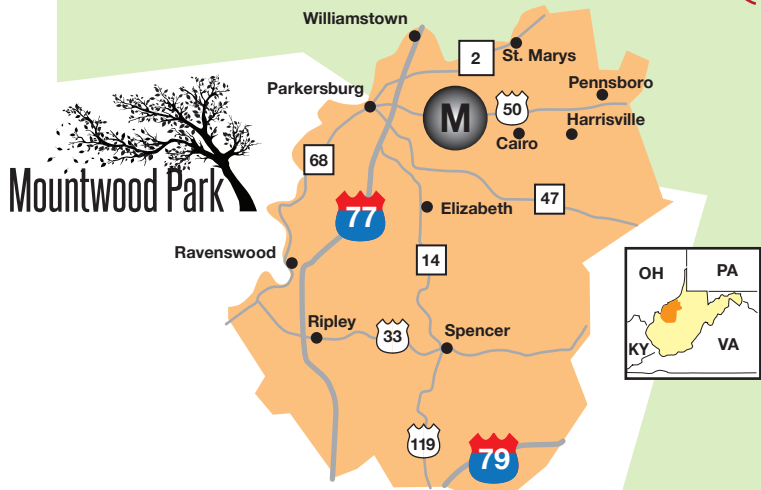

Mountwood Park

Mountwood Campgrounds

Rt. 50 East
1.1 miles past
the park entrance.

Hiking and Biking Area

Hiking and Biking Area

Hiking and Biking Area

Horse Trail Area

- A** Administration
- M** Museum
- P** Parking
- Handicap Accessible
- R** Restricted
- Fishing
- Nature Trail
- Restrooms

- 1. Cemetery
- 2. Lutheran Church
- 3. Silent Service Memorial
- 4. Shooting Range
- 5. Small Shelter
- 6. Lake House
- 7. Primitive Campsites
- 8. Osprey Nest Platform
- 9. Fishing Dock
- 10. Boat Docks
- 11. Boat Ramp
- 12. Concession
- 13. Small Shelter
- 14. Sputter Engine Flywheel
- 15. Picnic Table & Playground
- 16. Carson Station Shelter
- 17. Picnic Table & Playground
- 18. Small Shelter
- 19. 3D Archery Range
- 20. Disc Golf 10-18
- 21. Large Shelter #1 & Playground
- 22. Dog Park
- 23. Swing set
- 24. Large Shelter #2
- 25. Large Shelter #3
- 26. Beach VolleyBall

- 27. Disc Golf 1-9
- HORSE CAMP**
- 1. Camp sites
- 2. Restrooms & showers
- 3. Shelter
- 4. Horse Stalls