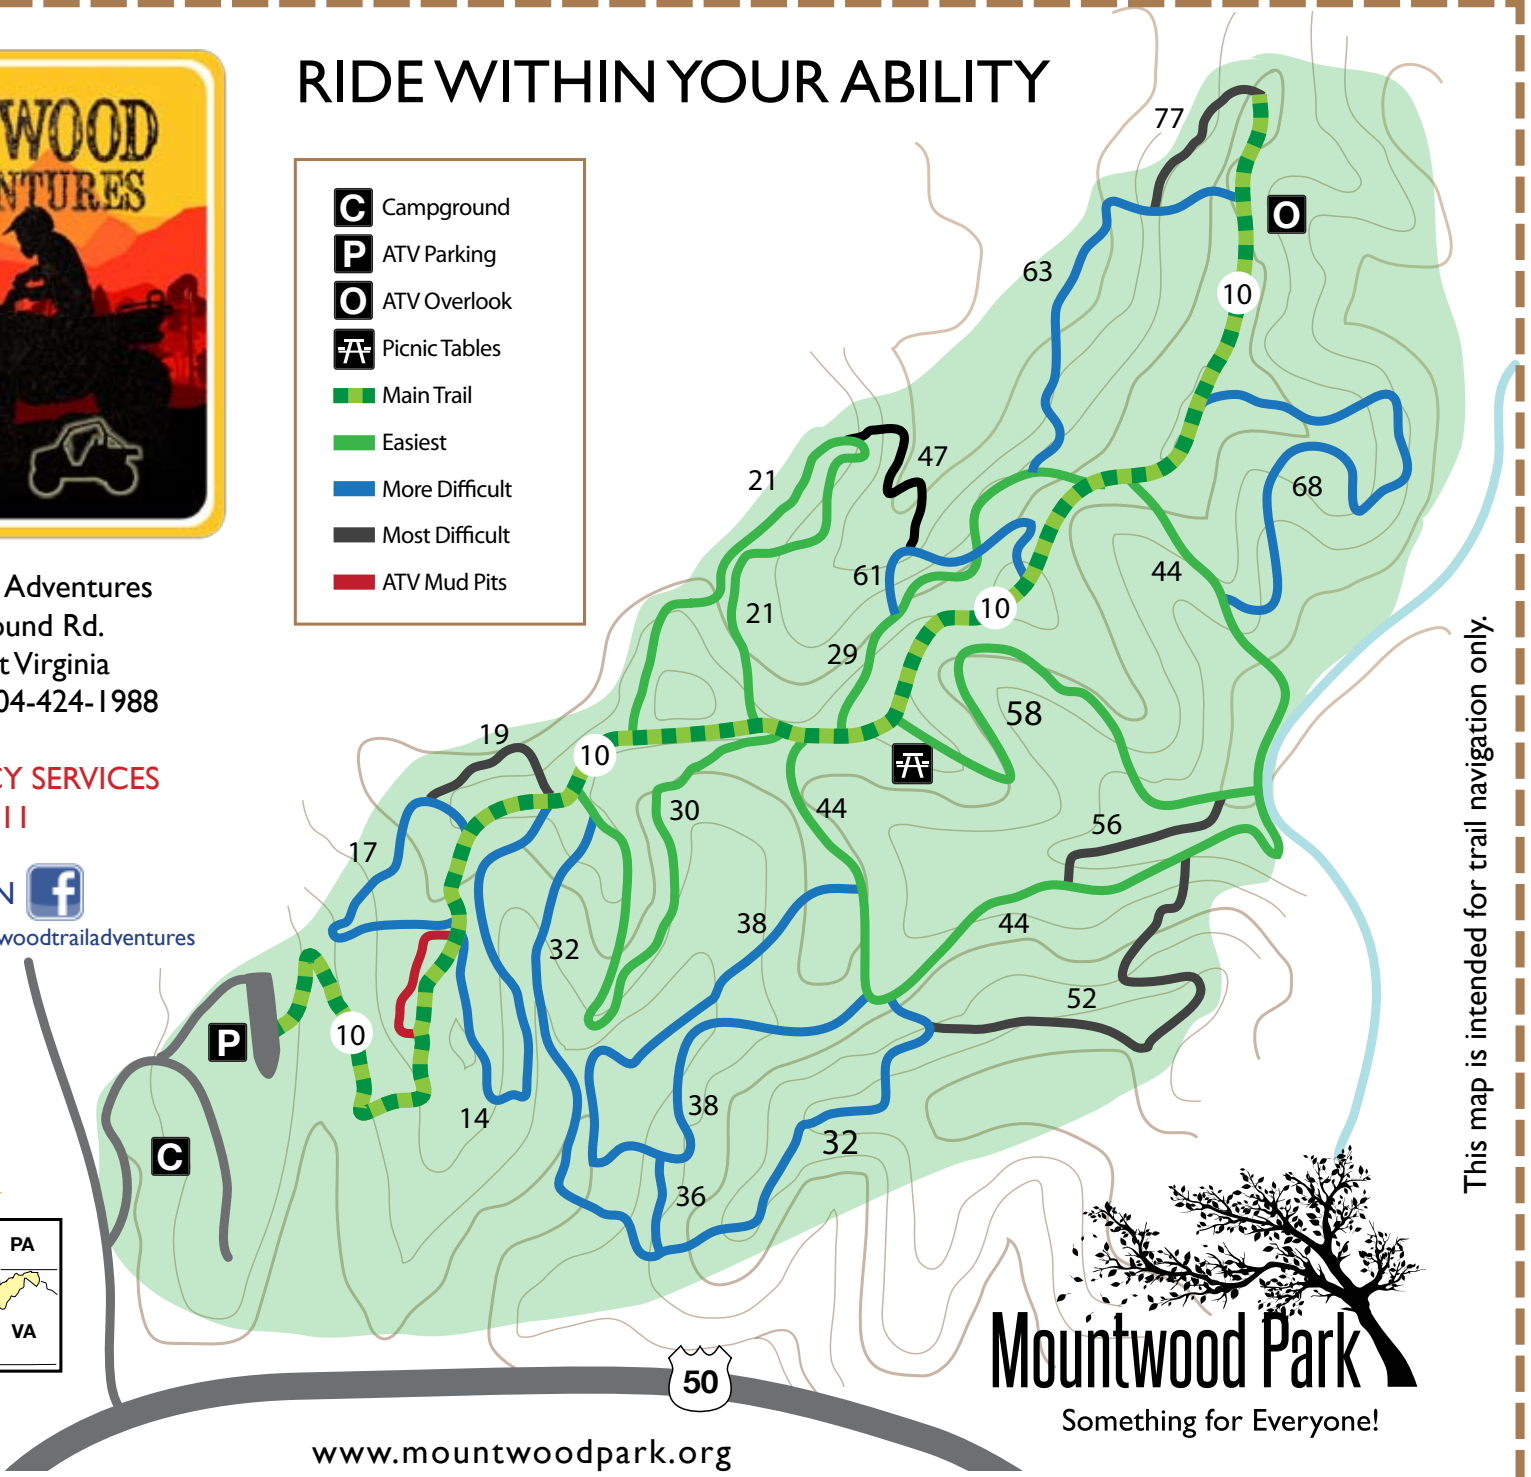

Mountwood ATV Adventures  
 167 Campground Rd.  
 Waverly, West Virginia  
 304-679-3611 | 304-424-1988

FOR EMERGENCY SERVICES  
 CALL 911

LIKE US ON 

[www.facebook.com/mountwoodtrailadventures](http://www.facebook.com/mountwoodtrailadventures)

## RIDE WITHIN YOUR ABILITY

-  Campground
-  ATV Parking
-  ATV Overlook
-  Picnic Tables
-  Main Trail
-  Easiest
-  More Difficult
-  Most Difficult
-  ATV Mud Pits

This map is intended for trail navigation only.

  
**Mountwood Park**  
 Something for Everyone!

[www.mountwoodpark.org](http://www.mountwoodpark.org)