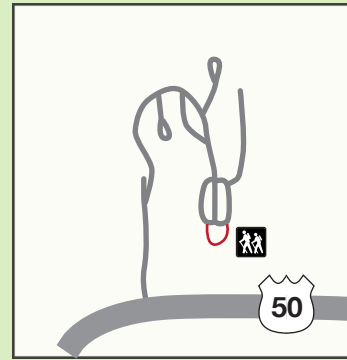

Mountwood Park

Mountwood Campgrounds

Rt. 50 East
1.1 miles past
the park entrance.

Hiking and Biking Area

Hiking and Biking Area

Hiking and Biking Area

- | | | |
|-------------------------|----------------------------|-----------------------------------|
| A Administration | 1. Cemetery | 14. Sputter Engine Flywheel |
| M Museum | 2. Lutheran Church | 15. Picnic Table & Playground |
| P Parking | 3. Silent Service Memorial | 16. Carson Station Shelter |
| Handicap Accessible | 4. Archery Range | 17. Picnic Table & Playground |
| R Restricted | 5. Small Shelter | 18. Small Shelter |
| Fishing | 6. Lake House | 20. Disc Golf 10-18 |
| Nature Trail | 7. Primitive Campsites | 21. Large Shelter #1 & Playground |
| Restrooms | 8. Osprey Nest Platform | 22. Dog Park |
| | 9. Fishing Dock | 23. Swing set |
| | 10. Boat Docks | 24. Large Shelter #2 |
| | 11. Boat Ramp | 25. Large Shelter #3 |
| | 12. Concession | 26. Beach VolleyBall |
| | 13. Small Shelter | 27. Disc Golf 1-9 |