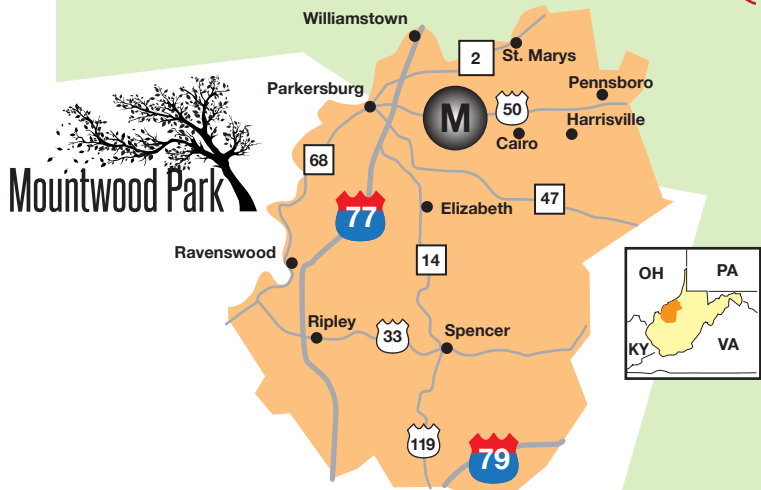

Mountwood Park

Mountwood Campgrounds

Rt. 50 East
1.1 miles past
the park entrance.

Hiking and Biking Area

Hiking and Biking Area

Hiking and Biking Area

- | | | |
|-------------------------|----------------------------|-----------------------------------|
| A Administration | 1. Cemetery | 14. Sputter Engine Flywheel |
| M Museum | 2. Lutheran Church | 15. Picnic Table & Playground |
| P Parking | 3. Silent Service Memorial | 16. Carson Station Shelter |
| Handicap Accessible | 4. Archery Range | 17. Picnic Table & Playground |
| R Restricted | 5. Small Shelter | 18. Small Shelter |
| Fishing | 6. Lake House | 20. Disc Golf 10-18 |
| Nature Trail | 7. Primitive Campsites | 21. Large Shelter #1 & Playground |
| Restrooms | 8. Osprey Nest Platform | 22. Dog Park |
| | 9. Fishing Dock | 23. Swing set |
| | 10. Boat Docks | 24. Large Shelter #2 |
| | 11. Boat Ramp | 25. Large Shelter #3 |
| | 12. Concession | 26. Beach VolleyBall |
| | 13. Small Shelter | 27. Disc Golf 1-9 |